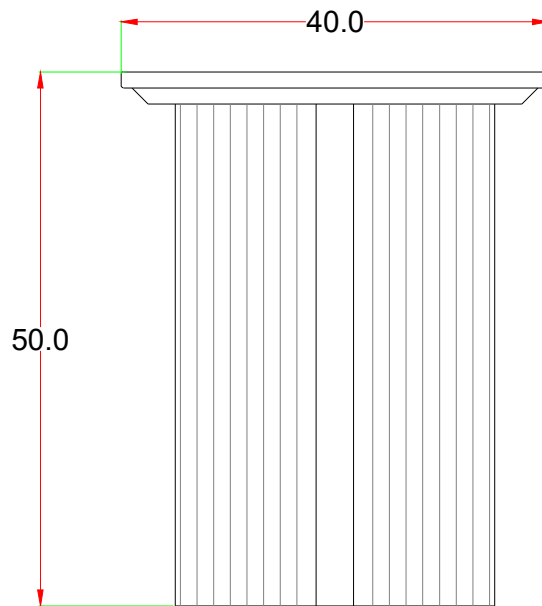

TOP

FRONT

<b>THAR</b> ART EXPORTS	DATE - 16-05-2023
PART CODE - TAE-5106	
NAME - END TABLE	
SIZE(CM) - 40.0 x 40.0 x 50.0	
MATERIAL - MANGO WOOD & TRAVERTINE	
ITEM POSITION - FIXED	