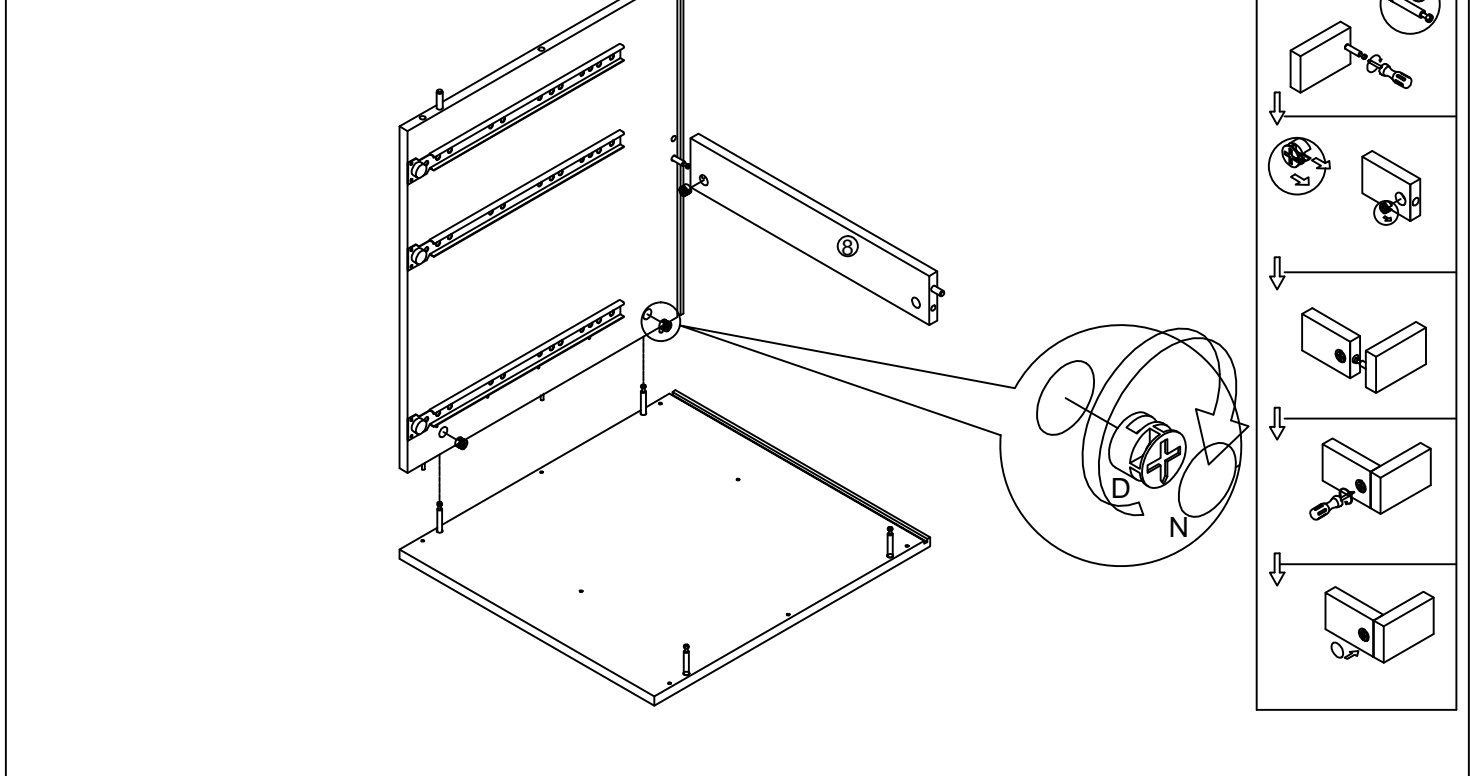

ÉTAPE / STEP 2

BRASSEX INC.
THE FURNITURE PEOPLE
SINCE 1986