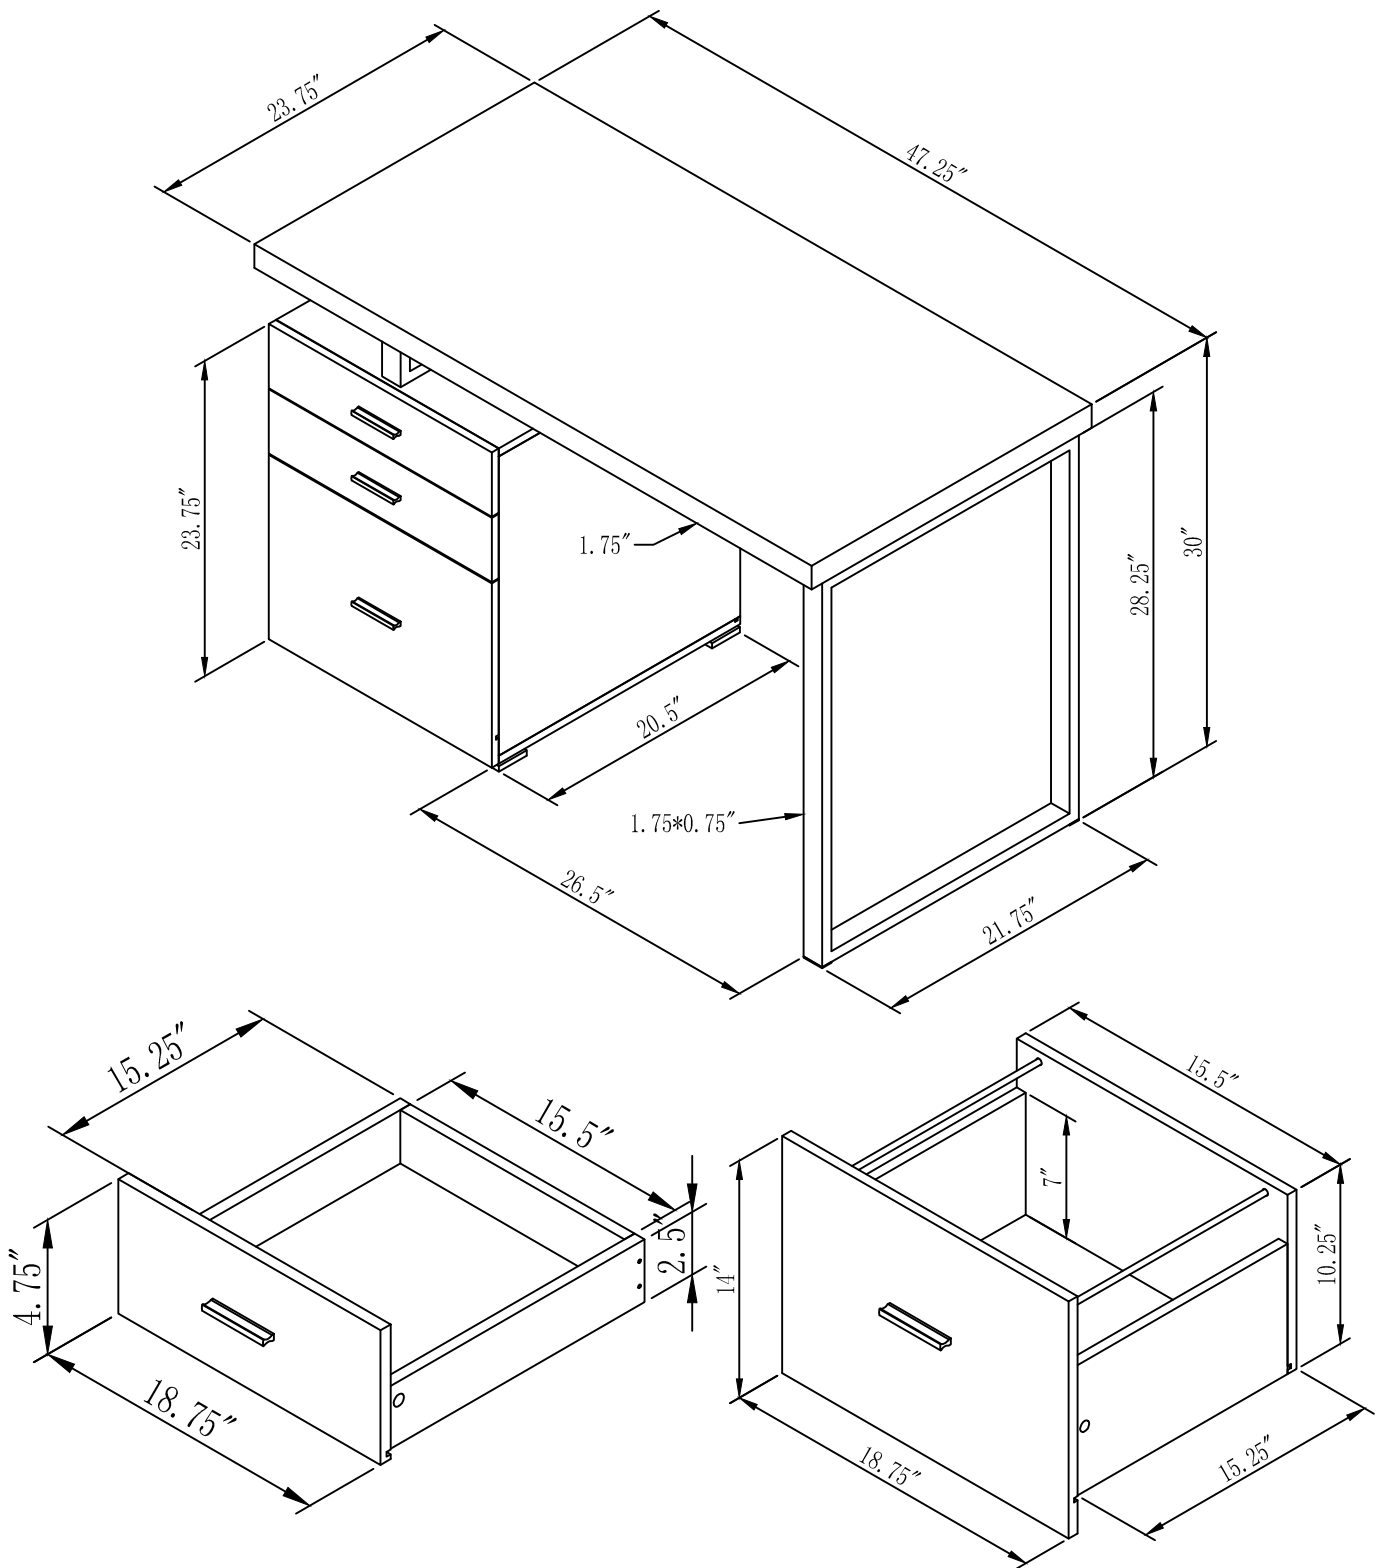

INSTRUCTIONS D'ASSEMBLAGE

ASSEMBLY INSTRUCTIONS

ÉTAPE / STEP 10

BRASSEX INC.
THE FURNITURE PEOPLE
SINCE 1986