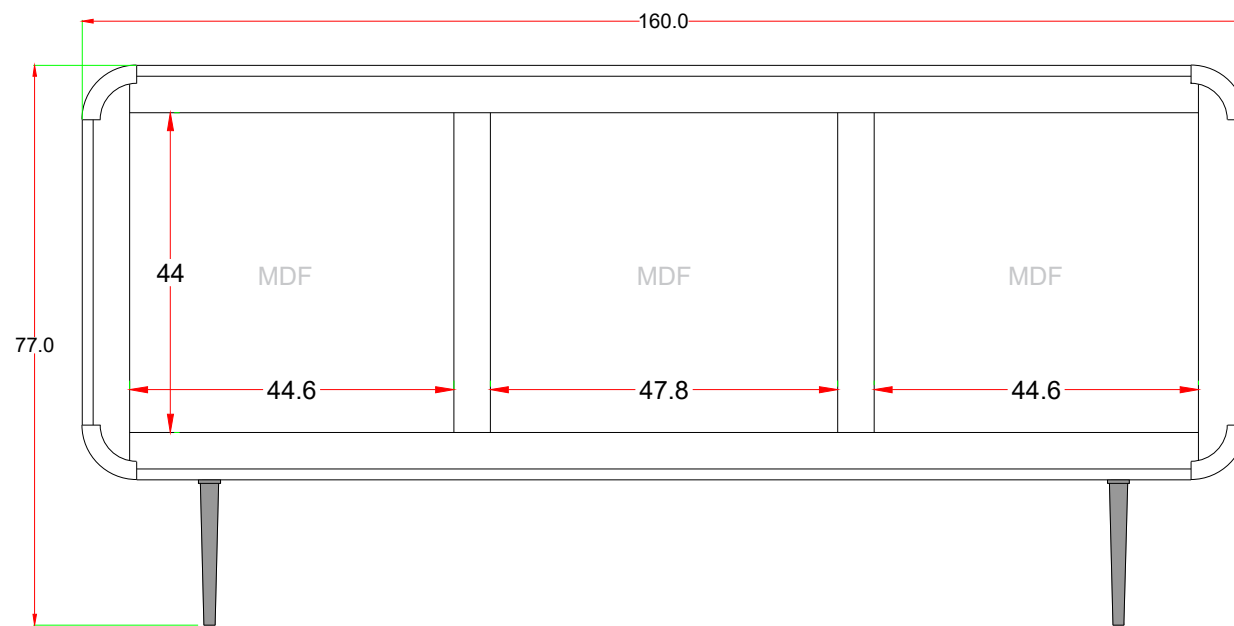

FRONT

SIDE

BACK

<b>THAR</b> ART EXPORTS	DATE - 16-05-2023
PART CODE - TAE-5101	
NAME - SIDBOARD	
SIZE(CM) - 160.0 x 40.0 x 77.0	
MATERIAL - MANGO WOOD	
ITEM POSITION - KD	