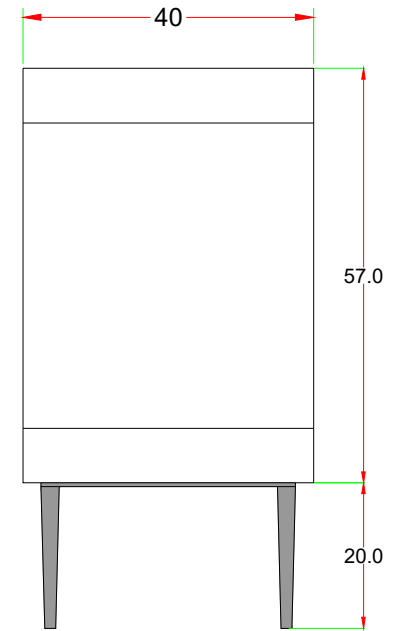

FRONT

SIDE

BACK

<b>THAR</b> ART EXPORTS	DATE - 16-05-2023
PART CODE - TAE-5101	
NAME - SIDBOARD	
SIZE(CM) - 160.0 x 40.0 x 77.0	
MATERIAL - MANGO WOOD	
ITEM POSITION - KD	