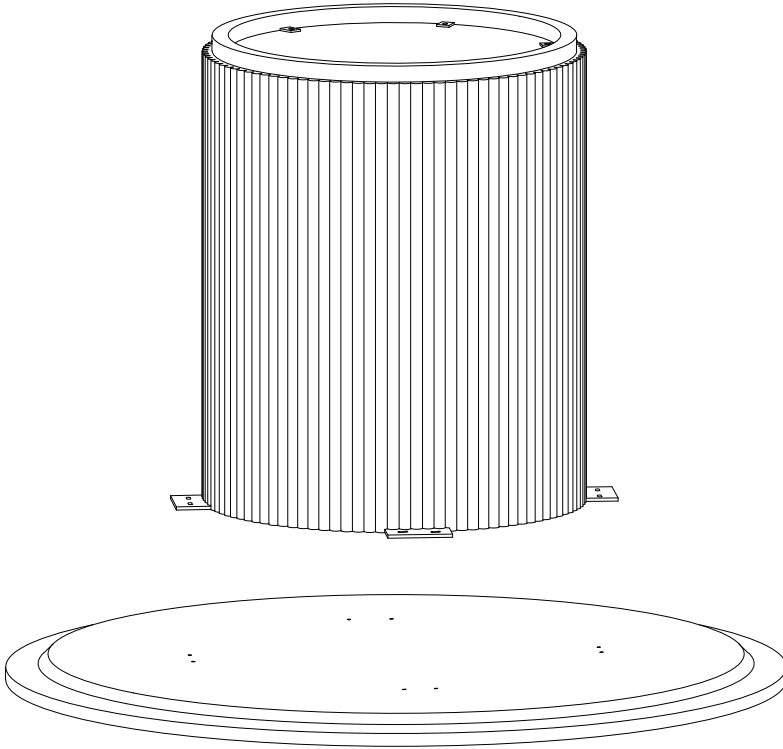

ASSEMBLY INSTRUCTIONS

INSTRUCTIONS DE MONTAGE

Kit Contents:- Contenu du kit :-

1. Allen Bolt - 8 pcs.

1. Boulon Allen - 8 pièces.

Ø6x16mm

2. Washer - 8 pcs.

2. Rondelle - 8 pièces.

Ø8mm

3. Allen key - 1 pc.

3. Clé Allen - 1 pièces.

①

②

- PLEASE DO NOT DISCARD ANY PACKAGING UNTIL YOU HAVE CHECKED ALL PARTS AND HARDWARE PACKS.
- BEFORE STARTING TO ASSEMBLE YOUR NEW FURNITURE, PLEASE CHECK THAT ALL PARTS HAVE BEEN SUPPLIED.
- FOLLOW THE INSTRUCTIONS CAREFULLY AS AVOIDING ANYTHING MAY VOID YOUR WARRANTY AND PRESENT A POSSIBLE SAFETY RISK.
- IT IS RECOMMENDED TO MOUNT ON A SOFT SURFACE SUCH AS A CARPET TO AVOID ANY DAMAGE.
- PERIODICALLY CHECK AND TIGHTEN ALL FASTENERS. WIPE ALL SURFACES WEEKLY WITH A CLEAN CLOTH. DO NOT CLEAN ANY SURFACE WITH ABRASIVES OR HARSH CHEMICALS