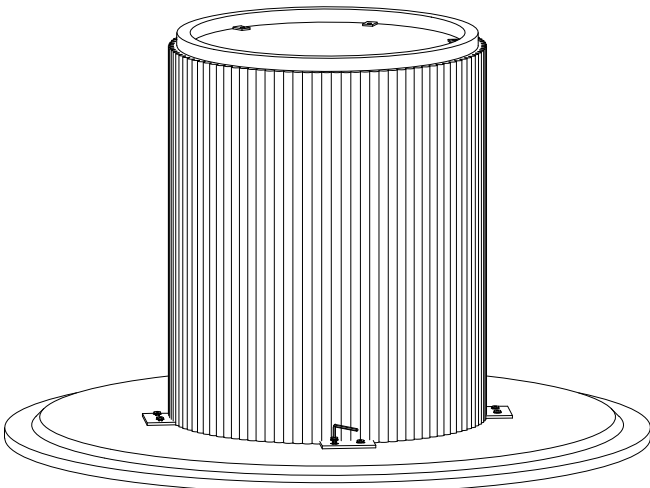

- PLEASE DO NOT DISCARD ANY PACKAGING UNTIL YOU HAVE CHECKED ALL PARTS AND HARDWARE PACKS.
- BEFORE STARTING TO ASSEMBLE YOUR NEW FURNITURE, PLEASE CHECK THAT ALL PARTS HAVE BEEN SUPPLIED.
- FOLLOW THE INSTRUCTIONS CAREFULLY AS AVOIDING ANYTHING MAY VOID YOUR WARRANTY AND PRESENT A POSSIBLE SAFETY RISK.
- IT IS RECOMMENDED TO MOUNT ON A SOFT SURFACE SUCH AS A CARPET TO AVOID ANY DAMAGE.
- PERIODICALLY CHECK AND TIGHTEN ALL FASTENERS. WIPE ALL SURFACES WEEKLY WITH A CLEAN CLOTH. DO NOT CLEAN ANY SURFACE WITH ABRASIVES OR HARSH CHEMICALS

- VEUILLEZ NE JETER AUCUN EMBALLAGE AVANT D'AVOIR VÉRIFIÉ TOUTES LES PIÈCES ET LES PACKS DE MATÉRIEL. - AVANT DE COMMENCER À ASSEMBLER VOTRE NOUVEAU MEUBLE, VEUILLEZ VÉRIFIER QUE TOUTES LES PIÈCES ONT ÉTÉ FOURNIES.
- SUIVEZ ATTENTIVEMENT LES INSTRUCTIONS, CAR TOUT ÉVITER PEUT ANNULER VOTRE GARANTIE ET PRÉSENTER UN RISQUE POSSIBLE POUR LA SÉCURITÉ.
- IL EST RECOMMANDÉ DE FAIRE LE MONTAGE SUR UNE SURFACE DOUCE COMME UN TAPIS POUR ÉVITER TOUT DOMMAGE.
- VÉRIFIER ET SERRER PÉRIODIQUEMENT TOUTES LES ATTACHES. ESSUYEZ TOUTES LES SURFACES CHAQUE SEMAINE AVEC UN CHIFFON PROPRE. NE NETTOYEZ AUCUNE SURFACE AVEC DES ABRASIFS OU DES PRODUITS CHIMIQUES DURS

③