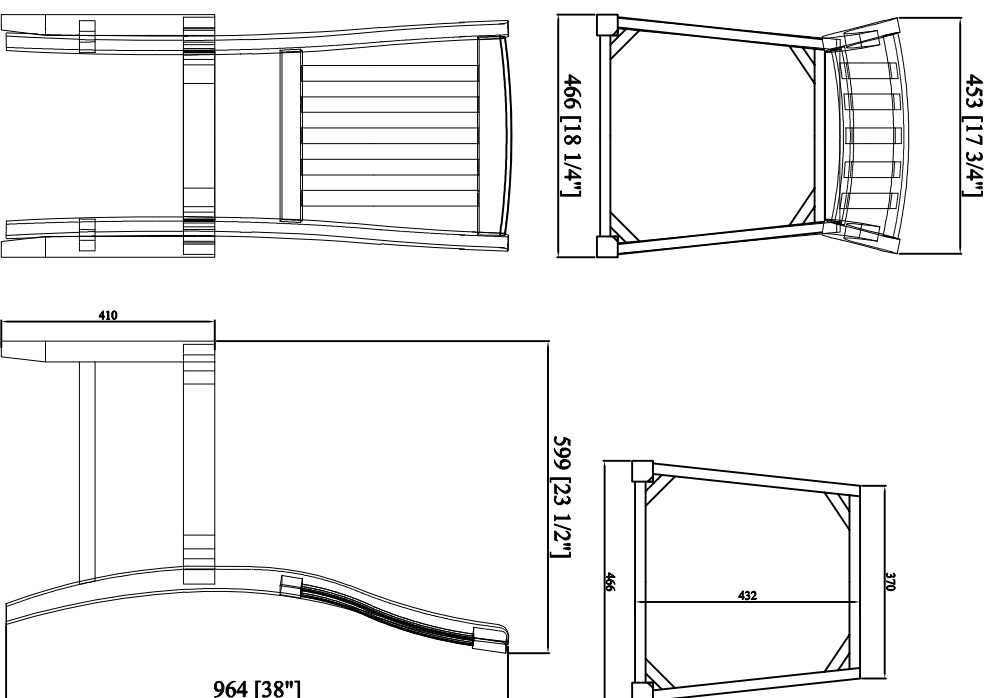

Brassex : (4921) TN-492-DT Dining Table
64" X 40" X 30"H

Brassex : (4922) TN-492-SC DINING CHAIR
19-1/2"X 24-3/4"X 38"H