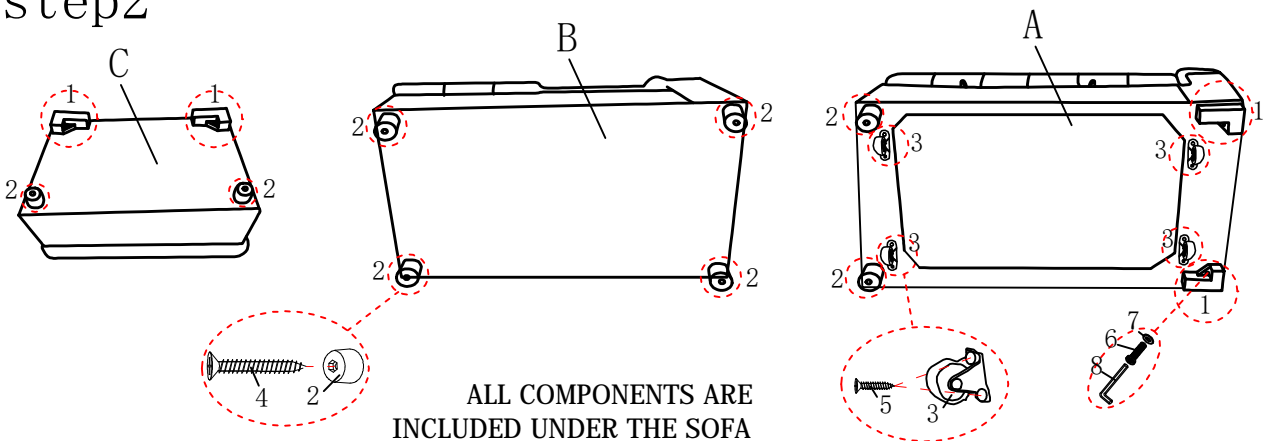

step2

ALL COMPONENTS ARE INCLUDED UNDER THE SOFA