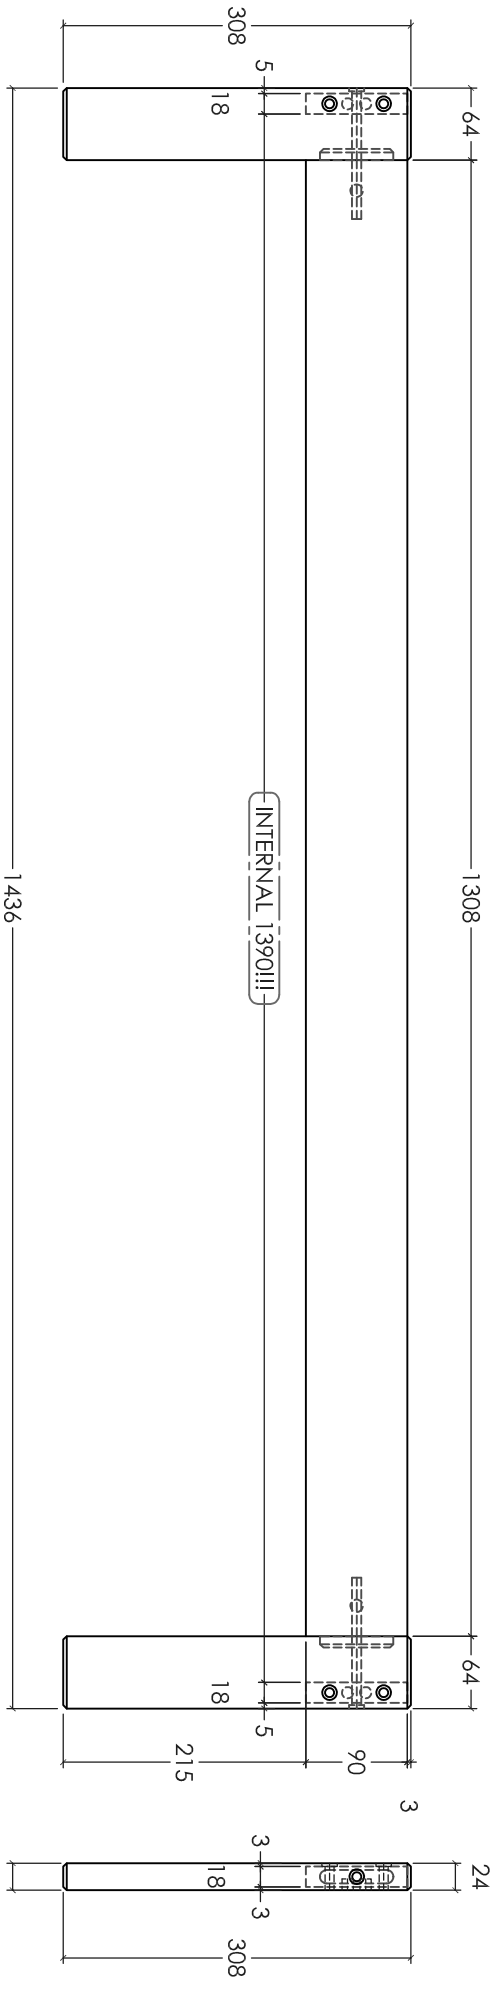

INSIDE VIEW

SIDE VIEW

L. B. FURNITURE SDN. BHD. Lot 17D 57963 Kawasan Perindustrian Bk1 Bahari, Jln Perindustrian 32/402, Bekri, Muk. Jorhor, Johor Bahru, Tel: 06-9845500/6, line 1 Fax: 06-9845522 Url: http://www.lbfurniture.com	Material:		Drawn By: ARIB		Date: 01 / 11 / 2022		Model No.:		Part No.:		Issue No./Date:	
	Qty./Unit:		Checked By:		Scale:		Descriptions:		Part Name:		Drawing No.:	
		Approved By:		Revised Date:		FULL BED		FOOTBOARD ASSEMBLY		4