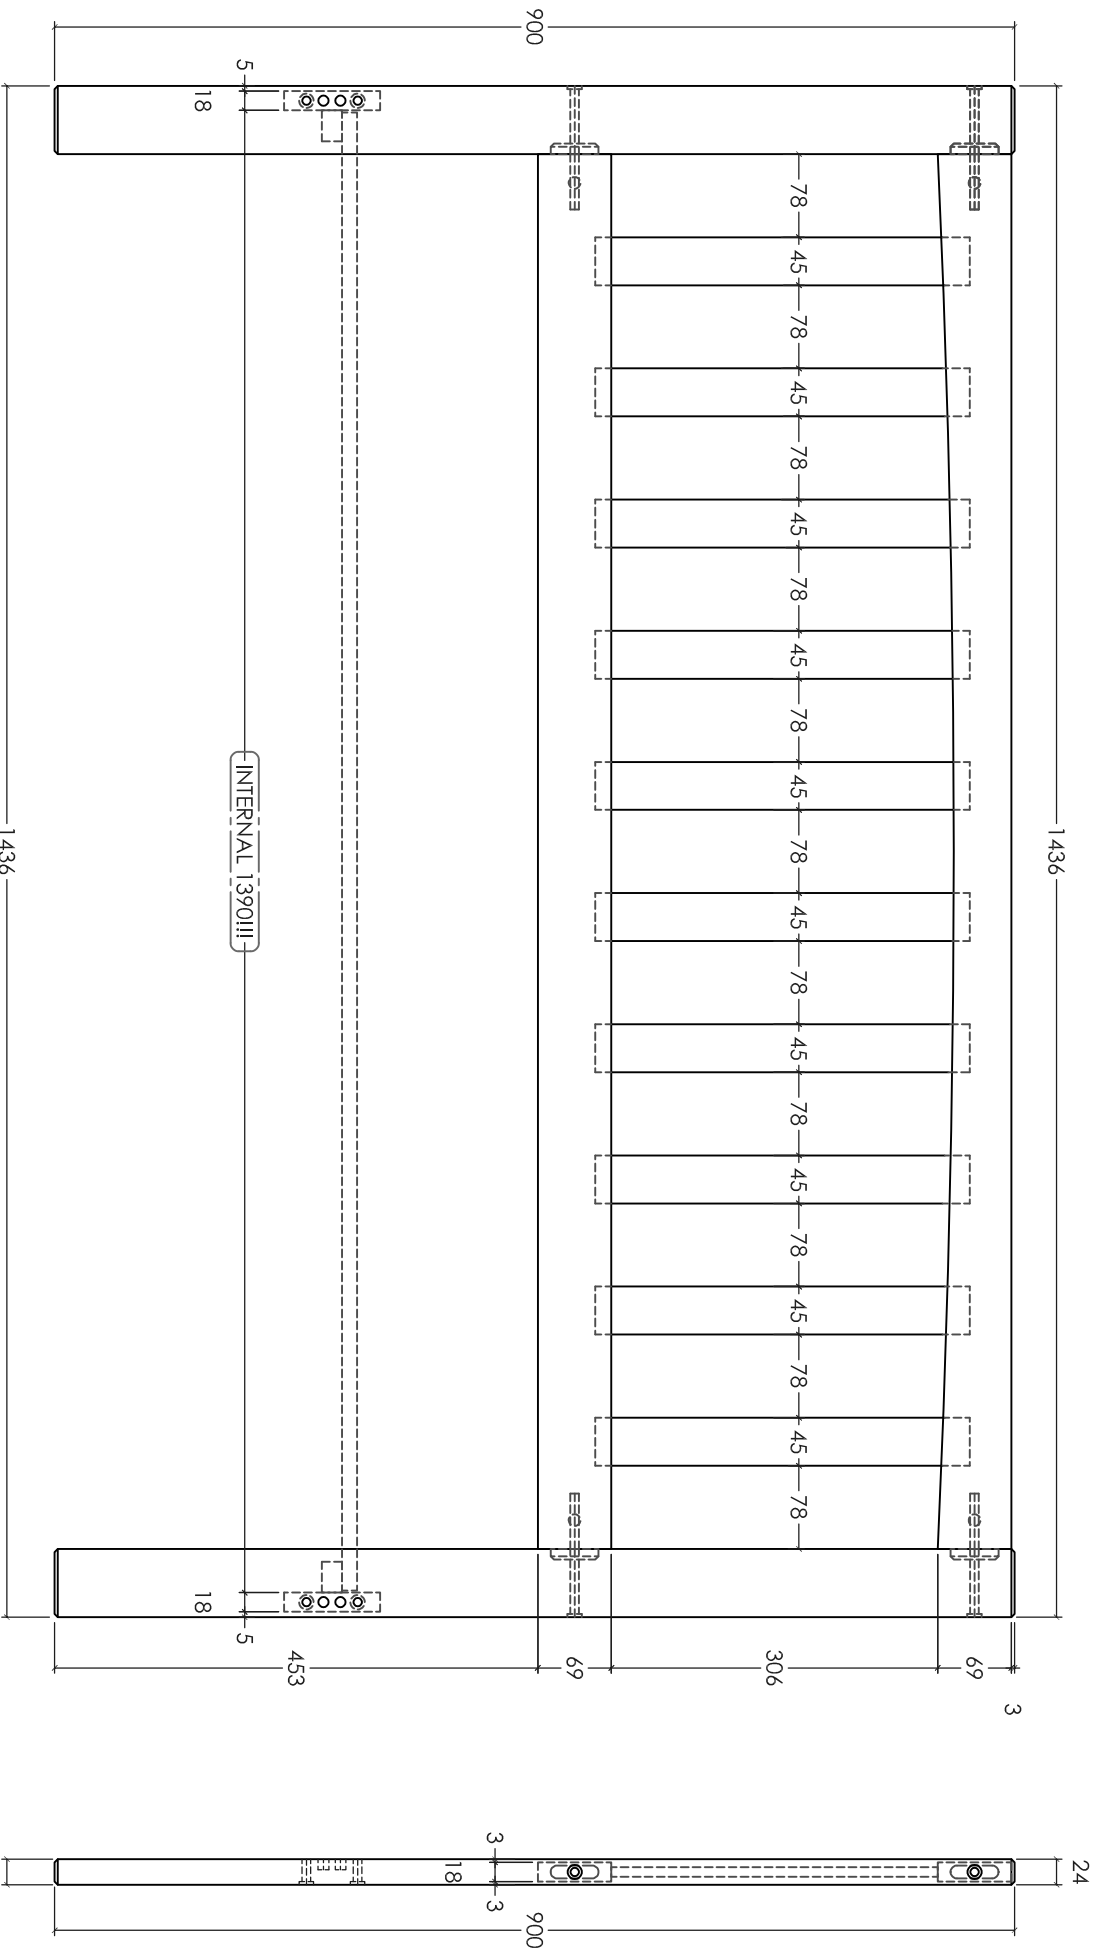

MDF Normal / MDF 2 side Veneer  
351 x 45 x 9mm  
10 pcs/unit

HARDWARE LIST	PROD	PACK
Wood Dowel	Ø10 x 30mm	8pcs
Wood Screw	4.0 x 30mm	16pcs
P Head Screw	M4.0 x 38mm	24pcs
JCBC	M6 x 30mm	12pcs
JCBC	M6 x 60mm	8pcs
JCBC	M6 x 100mm	6pcs
D - NUT	M6 x 13mm	8pcs
E - NUT	M6 x 20mm	8pcs
JCBC-W	M6 x 30mm	12pcs
Barrel Nut	M6 x 13mm	14pcs
Allen key	M4	1pc
Adjustable stud	M6 x 23mm	4pcs

Solid R/W  
215 x 60 x 16mm  
2 pcs/unit

Solid R/W  
300 x 60 x 16mm  
2 pcs/unit

 <p>L. B. FURNITURE SDN. BHD Lot PTD 5793, Kawasan Perindustrian Bki, Bedek, Jln Perindustrian 3, 34200 Bedok, Kedah, Johor. Tel: 604-9845500 / 604-9845501 Fax: 604-9845522 URL: <a href="http://www.lbfurniture.com">http://www.lbfurniture.com</a></p>	Material:	Drawn By:	Date:	Model No.:	Part No.:	Issue No./Date:
	Qty./Unit:	ARIB	01 / 11 / 2022	#5095 - 22	PERSPECTIVE VIEW	1
Checked By:	Approved By:	Scale:	Revised Date:	Descriptions:		Drawing No.:
				FULL BED		

 <p><b>L. B. FURNITURE SDN BHD</b>                  Lot PTD 5998, Kawasan Perindustrian Bt. Bekti,                  Jln Perindustrian 3/4200 Bekti/Muti, Johor.                  Tel:604-9865500 (6 line) / fax:604-9865522                  URL: http://www.lbfurniture.com</p>	Material:		Drawn By: <b>ARIB</b>		Date: <b>01 / 11 / 2022</b>		Model No.: <b>#5095 - 22</b>		Part No.:		Issue No./Date:	
	Qty./Unit:		Checked By:		Scale:		Descriptions: <b>FULL BED</b>		Part Name: <b>SIDE ASSEMBLY</b>		Drawing No.: <b>2</b>	
		Approved By:		Revised Date:								