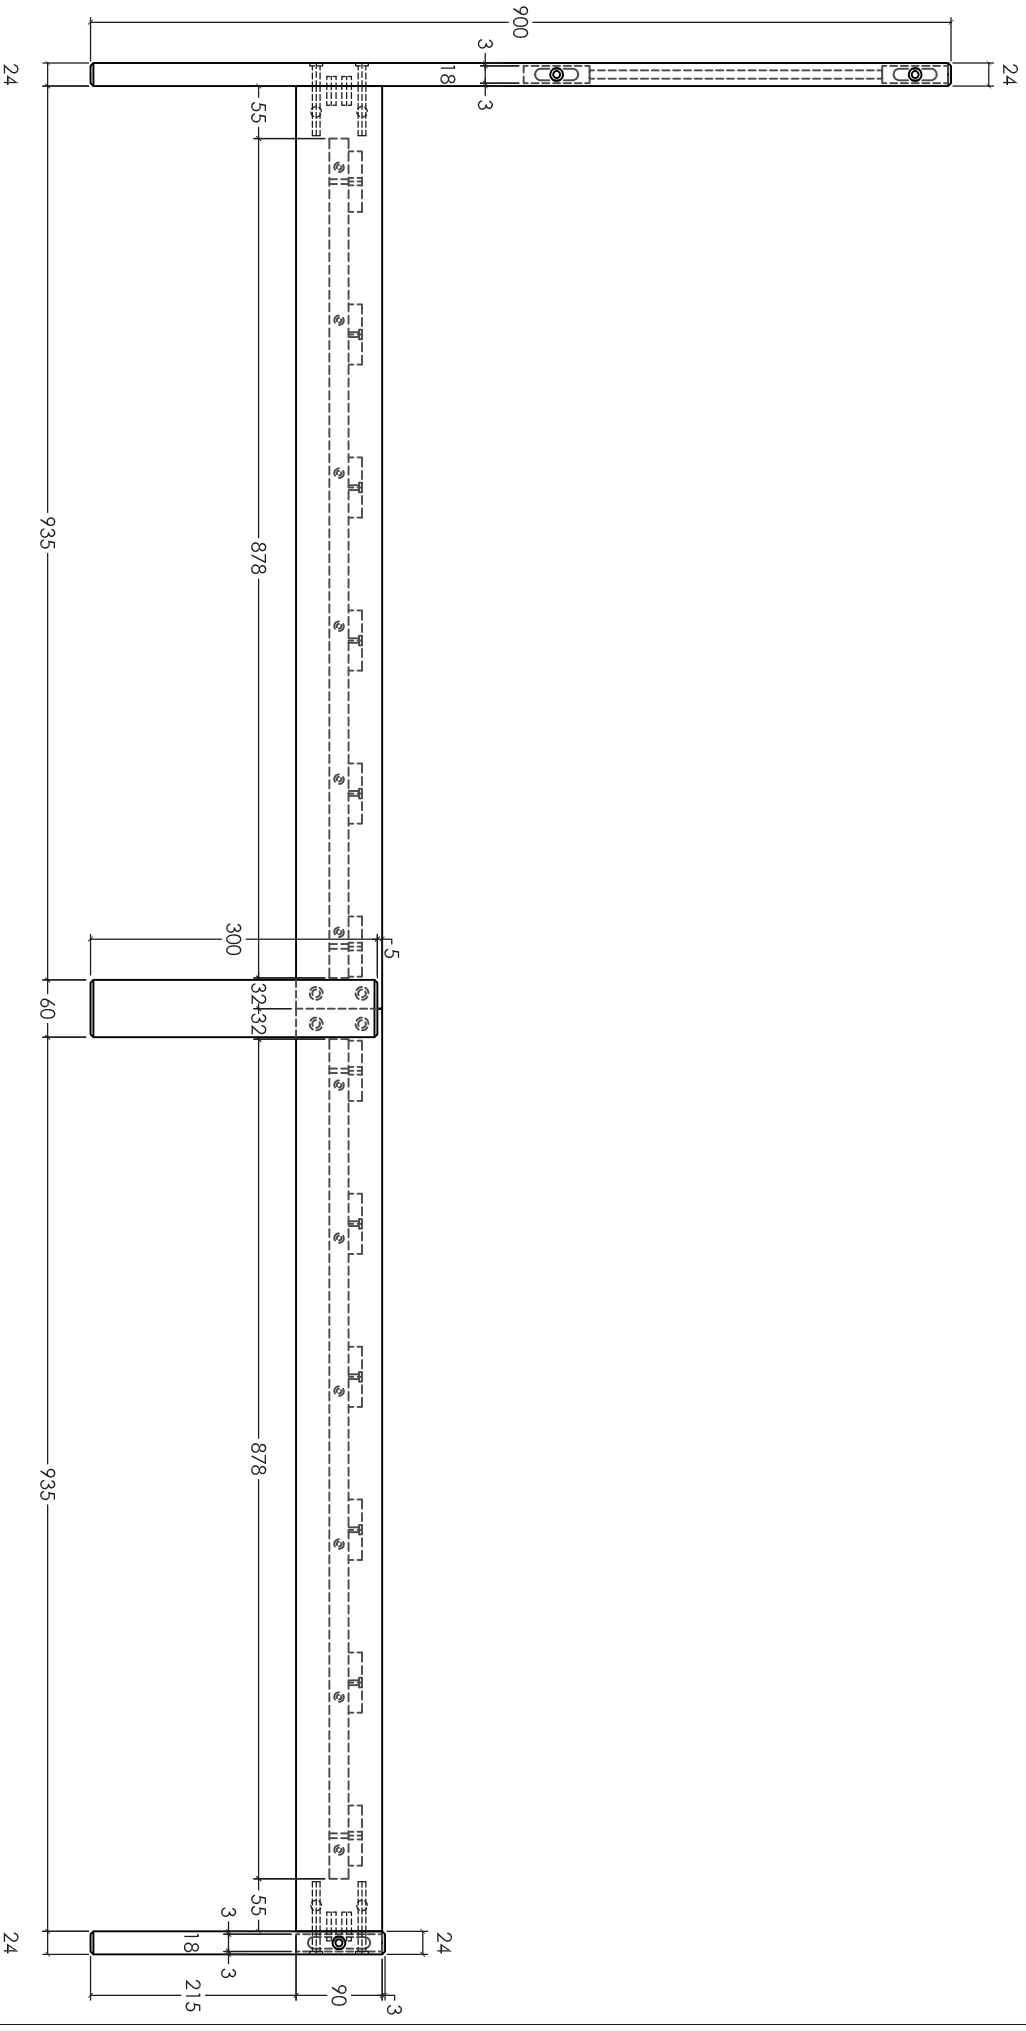

MDF Normal / MDF 2 side Veneer  
351 x 45 x 9mm  
10 pcs/unit

HARDWARE LIST	PROD	PACK
Wood Dowel	Ø10 x 30mm	8pcs
Wood Screw	4.0 x 30mm	16pcs
P Head Screw	M4.0 x 38mm	24pcs
JCBC	M6 x 30mm	12pcs
JCBC	M6 x 60mm	8pcs
JCBC	M6 x 100mm	6pcs
D - NUT	M6 x 13mm	8pcs
E - NUT	M6 x 20mm	8pcs
JCBC-W	M6 x 30mm	12pcs
Barrel Nut	M6 x 13mm	14pcs
Allen key	M4	1pc
Adjustable stud	M6 x 23mm	4pcs

Solid R/W  
215 x 60 x 16mm  
2 pcs/unit

Solid R/W  
300 x 60 x 16mm  
2 pcs/unit

 <p>L. B. FURNITURE SDN. BHD Lot PTD 5793, Kawasan Perindustrian Bki, Bedek, Jln Perindustrian 3, 34200 Bedok, Kedah, Johor. Tel: 604-9845500 / 604-9845501 Fax: 604-9845522 URL: <a href="http://www.lbfurniture.com">http://www.lbfurniture.com</a></p>	Material:	Drawn By:	Date:	Model No.:	Part No.:	Issue No./Date:
	Qty./Unit:	ARIB	01 / 11 / 2022	#5095 - 22	PERSPECTIVE VIEW	1
Checked By:	Approved By:	Scale:	Revised Date:	Descriptions:		Drawing No.:
				FULL BED		

 <p><b>L. B. FURNITURE SDN BHD</b>                  Lot PTD 5998, Kawasan Perindustrian Bt. Bekti,                  Jln Perindustrian 3/4200 Bekti/Muti, Johor.                  Tel:604-9865500 (6 line) / fax:604-9865522                  URL: http://www.lbfurniture.com</p>	Material:		Drawn By: <b>ARIB</b>		Date: <b>01 / 11 / 2022</b>		Model No.: <b>#5095 - 22</b>		Part No.:		Issue No./Date:	
	Qty./Unit:		Checked By:		Scale:		Descriptions: <b>FULL BED</b>		Part Name: <b>SIDE ASSEMBLY</b>		Drawing No.: <b>2</b>	
		Approved By:		Revised Date:								