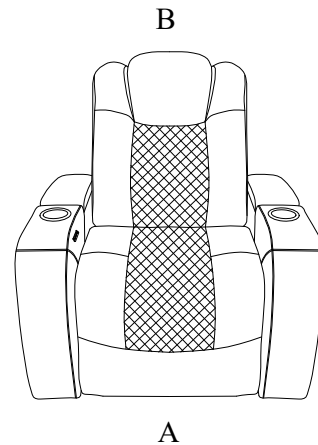

ASSEMBLY INSTRUCTIONS

INSTRUCTIONS DE MONTAGE

MODEL #: 222110

MODÈLE #: 222110

DESCRIPTION: DUAL POWER RECLINER, BLACK

DESCRIPTION : INCLINABLE À DOUBLE ÉLECTRICITÉ, NOIR

Read instructions carefully prior to assembly.

Thank you for purchasing this quality product. Check carefully for small parts which may have come loose during shipment. It is recommended to use two or more persons during the assembly process. Identify and count all parts as specified below.

Lisez attentivement les instructions avant l'assemblage.

Merci d'avoir acheté ce produit de qualité. Vérifiez soigneusement les petites pièces qui peuvent s'être détachées pendant l'expédition. Il est recommandé d'utiliser deux personnes ou plus pendant le processus d'assemblage. Identifiez et comptez toutes les pièces comme indiqué ci-dessous.

Parts List-Liste des pieces			
NO NON	DESCRIPTION DESCRIPTION	SKETCH ESQUISSE	Q'TY Q'TÉ
A	Seat-Siège		1PC
B	Backrest-Dossier		1PC