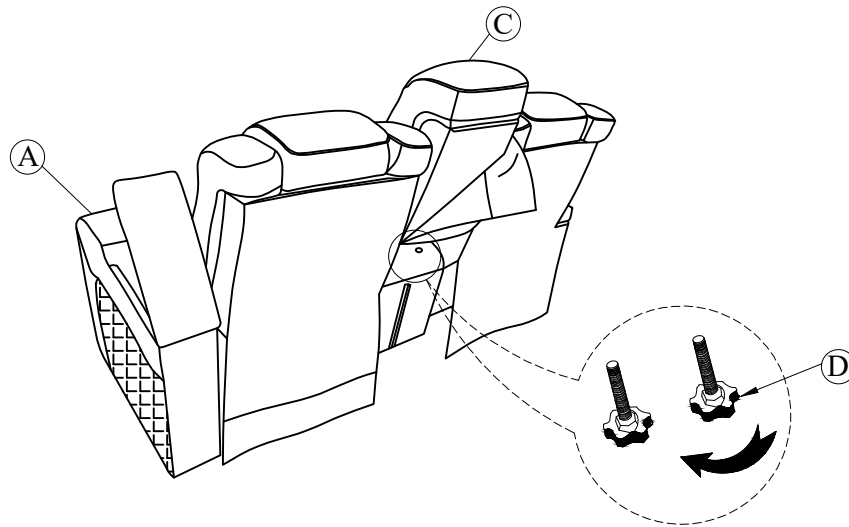

ASSEMBLY INSTRUCTIONS

INSTRUCTIONS DE MONTAGE

MODEL #: 222109

MODÈLE #: 222109

DESCRIPTION: DUAL POWER RECLINER LOVE SEAT, BLACK

DESCRIPTION : CAUSEUSE DOUBLE INCLINABLE ÉLECTRIQUE, NOIR

Step 2

Étape 2

Place the Console Backrest (C) to right location and then attach to the Seat (A).

Placez le dossier de la console (C) au bon endroit, puis fixez-le au siège (A).