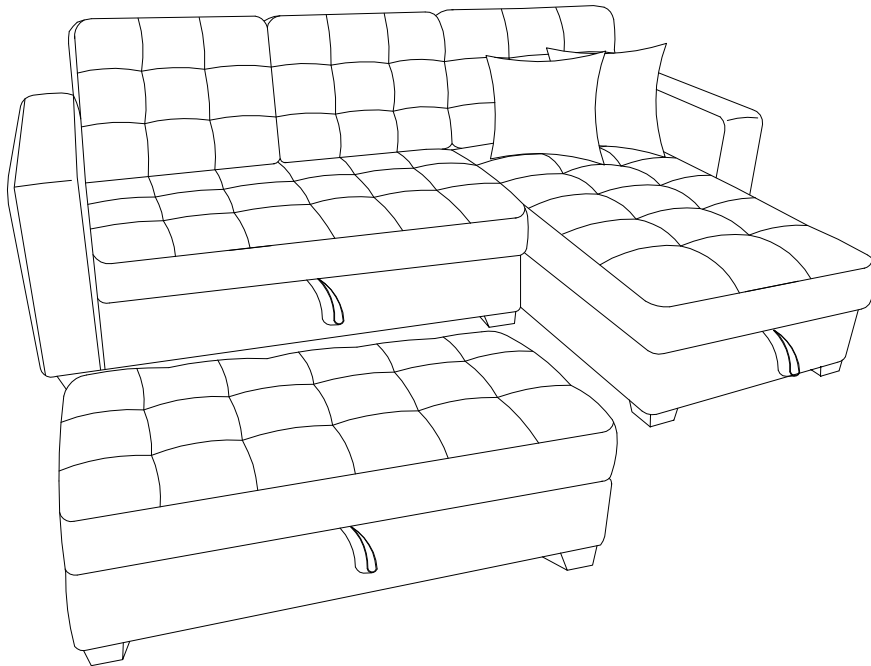

BRASSEX INC.

THE FURNITURE PEOPLE
SINCE 1986

ASSEMBLY INSTRUCTION
INSTRUCTIONS D'ASSEMBLAGE

ITEM#/No.ARTICLE: XH2111

BRASSEX INC.

THE FURNITURE PEOPLE
SINCE 1986

ASSEMBLY INSTRUCTION INSTRUCTIONS D'ASSEMBLAGE

PARTS IDENTIFICATION/ IDENTIFICATION DES PIÈCES

A	SOFA FRAME/ BÂTI DE SOFA		1PC
B	CHAISE FRAME /BÂTI DE CHAISE		1PC
C	OTTOMAN/ POUF POUR		1PC
D	ARM/BRAS		2PCS
E	PILLOW / COUSSIN		2PCS

BRASSEX INC.

THE FURNITURE PEOPLE
SINCE 1986