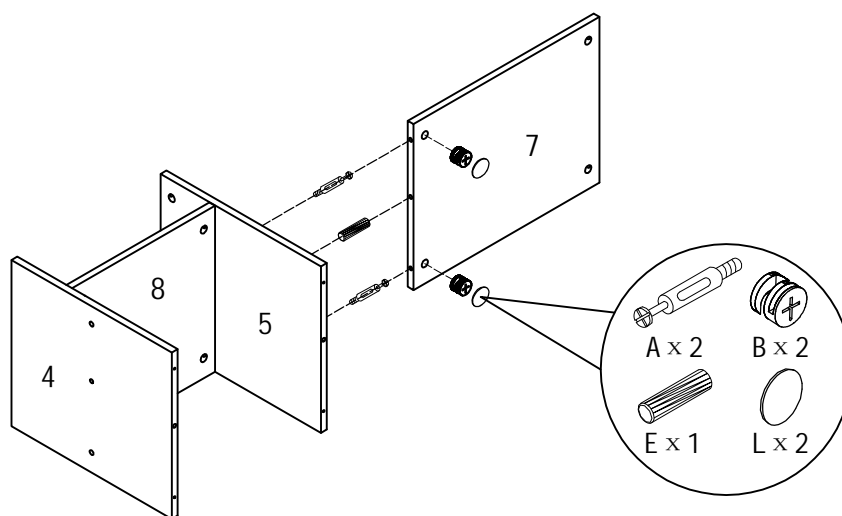

STEP 3 / ETAPE 3

STEP 4 / ETAPE 4