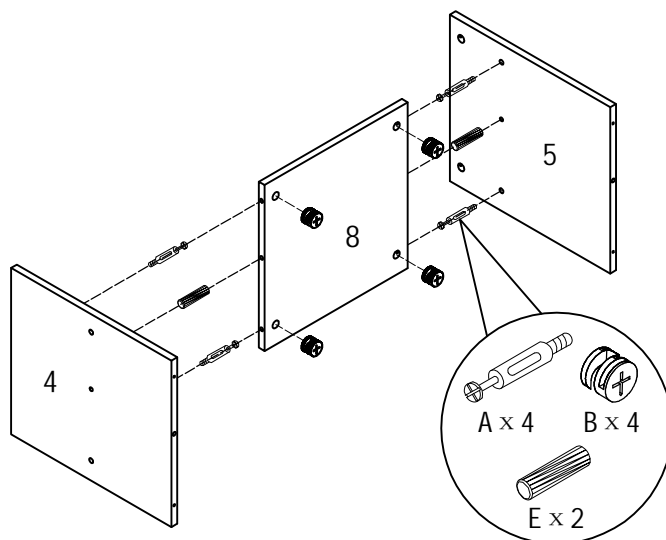

ITEM NO/NO ARTICLE:TV stand/Meuble TV
192688