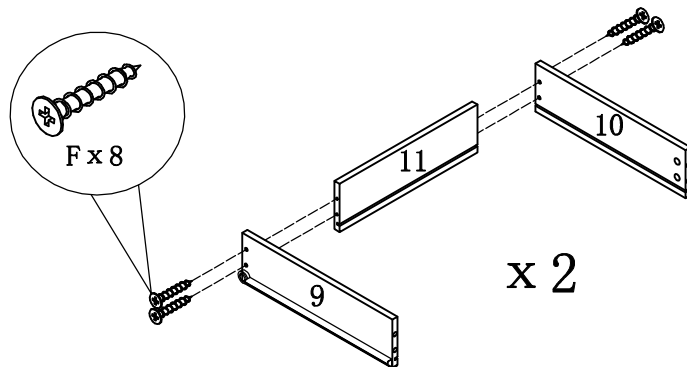

# ASSEMBLY INSTRUCTIONS / INSTRUCTIONS D'ASSEMBLAGE

ITEM NO/NO ARTICLE: TV stand/Meuble TV  
192688

A		L29	24pcs
B		ø15	24pcs
C		L20	8pcs
D		ø12	8pcs
E		ø8x25	12pcs
F		ø4x30	8pcs
G		ø4x50	4pcs
H			2pcs
I		M4x20	2pcs
J		M6x12	4pcs
K			20pcs
L		ø22	20pcs
M		ø16	4pcs
N		80x25x97	2pcs
O			1pc

Glue: For securing please apply to wood dowel first before inserting into panel

ITEM NO/NO ARTICLE:TV stand/Meuble TV  
192688

---

STEP 1 / ETAPE 1

STEP 2 / ETAPE 2

ITEM NO/NO ARTICLE:TV stand/Meuble TV  
192688