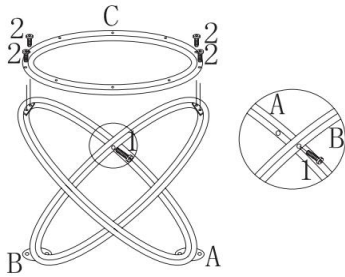

PARTS IDENTIFICATION/ IDENTIFICATION DES PIECES

A	BIG METAL FRAME 1		1PC
B	BIG METAL FRAME 2		1PC
C	BIG CIRCLE FRAME		1PC
D	BIG TOP GLASS		1PC
E	SMALL METAL FRAME 1		2PCS
F	SMALL METAL FRAME 2		2PCS
G	SMALL CIRCLE FRAME		2PCS
H	SMALL TOP GLASS		2PCS

Do not tighten screws until completely assembled.

HARDWARE PACKAGE / EMBALLAGE QUINCAILLERIE

	DESCRIPTION	FIGURE	Q'TY
1	EXTRA LONG BOLT M6*30		6PCS
2	LONG BOLT M6*25		12PCS
3	SHORT BOLT M6*10		12PCS
4	ADJUS TABLE LEG		24PCS
5	METAL WASHER		12PCS
6	ALLEN WRENCH		1PC

Do not tighten screws until completely assembled.

BRASSEX INC.
THE FURNITURE PEOPLE
SINCE 1982

ASSEMBLY INSTRUCTION / INSTRUCTIONS D'ASSEMBLAGE

ITEM#/No. ARTICLE: 8546-13-2

STEP 1 / ÉTAPE 1

STEP 2 / ÉTAPE 2

STEP 3 / ÉTAPE 3

STEP 4 / ÉTAPE 4

STEP 5 / ÉTAPE 5

STEP 6 / ÉTAPE 6

Do not tighten screws until completely assembled.