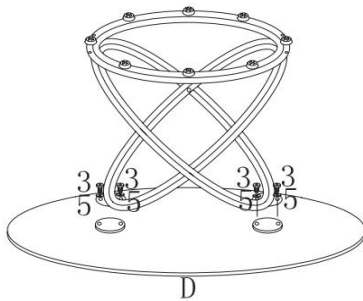

PARTS IDENTIFICATION/ IDENTIFICATION DES PIECES

A	BIG METAL FRAME 1		1PC
B	BIG METAL FRAME 2		1PC
C	BIG CIRCLE FRAME		1PC
D	BIG TOP GLASS		1PC
E	SMALL METAL FRAME 1		2PCS
F	SMALL METAL FRAME 2		2PCS
G	SMALL CIRCLE FRAME		2PCS
H	SMALL TOP GLASS		2PCS

Do not tighten screws until completely assembled.

HARDWARE PACKAGE / EMBALLAGE QUINCAILLERIE

	DESCRIPTION	FIGURE	Q'TY
1	EXTRA LONG BOLT M6*30		6PCS
2	LONG BOLT M6*25		12PCS
3	SHORT BOLT M6*10		12PCS
4	ADJUS TABLE LEG		24PCS
5	METAL WASHER		12PCS
6	ALLEN WRENCH		1PC

Do not tighten screws until completely assembled.

BRASSEX INC.
THE FURNITURE PEOPLE
SINCE 1982

ASSEMBLY INSTRUCTION / INSTRUCTIONS D'ASSEMBLAGE

ITEM#/No. ARTICLE: 8546-13-2

STEP 1 / ÉTAPE 1

STEP 2 / ÉTAPE 2

STEP 3 / ÉTAPE 3

STEP 4 / ÉTAPE 4

STEP 5 / ÉTAPE 5

STEP 6 / ÉTAPE 6

Do not tighten screws until completely assembled.