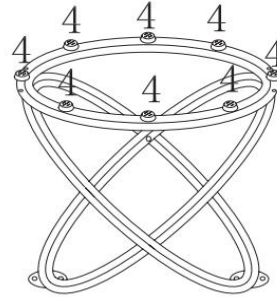

PARTS IDENTIFICATION/ IDENTIFICATION DES PIECES

A	BIG METAL FRAME 1		1PC
B	BIG METAL FRAME 2		1PC
C	BIG CIRCLE FRAME		1PC
D	BIG TOP GLASS		1PC
E	SMALL METAL FRAME 1		2PCS
F	SMALL METAL FRAME 2		2PCS
G	SMALL CIRCLE FRAME		2PCS
H	SMALL TOP GLASS		2PCS

Do not tighten screws until completely assembled.

HARDWARE PACKAGE / EMBALLAGE QUINCAILLERIE

	DESCRIPTION	FIGURE	Q'TY
1	EXTRA LONG BOLT M6*30		6PCS
2	LONG BOLT M6*25		12PCS
3	SHORT BOLT M6*10		12PCS
4	ADJUS TABLE LEG		24PCS
5	METAL WASHER		12PCS
6	ALLEN WRENCH		1PC

Do not tighten screws until completely assembled.

BRASSEX INC.
THE FURNITURE PEOPLE
SINCE 1982

ASSEMBLY INSTRUCTION / INSTRUCTIONS D'ASSEMBLAGE

ITEM#/No. ARTICLE: 8546-13-2

STEP 1 / ÉTAPE 1

STEP 2 / ÉTAPE 2

STEP 3 / ÉTAPE 3

STEP 4 / ÉTAPE 4

STEP 5 / ÉTAPE 5

STEP 6 / ÉTAPE 6

Do not tighten screws until completely assembled.