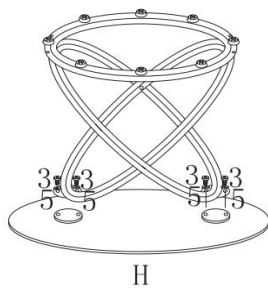

PARTS IDENTIFICATION/ IDENTIFICATION DES PIECES

A	BIG METAL FRAME 1		1PC
B	BIG METAL FRAME 2		1PC
C	BIG CIRCLE FRAME		1PC
D	BIG TOP GLASS		1PC
E	SMALL METAL FRAME 1		2PCS
F	SMALL METAL FRAME 2		2PCS
G	SMALL CIRCLE FRAME		2PCS
H	SMALL TOP GLASS		2PCS

Do not tighten screws until completely assembled.

HARDWARE PACKAGE / EMBALLAGE QUINCAILLERIE

	DESCRIPTION	FIGURE	Q'TY
1	EXTRA LONG BOLT M6*30		6PCS
2	LONG BOLT M6*25		12PCS
3	SHORT BOLT M6*10		12PCS
4	ADJUS TABLE LEG		24PCS
5	METAL WASHER		12PCS
6	ALLEN WRENCH		1PC

Do not tighten screws until completely assembled.

BRASSEX INC.
THE FURNITURE PEOPLE
SINCE 1982

ASSEMBLY INSTRUCTION / INSTRUCTIONS D'ASSEMBLAGE

ITEM#/No. ARTICLE: 8546-13-2

STEP 1 / ÉTAPE 1

STEP 2 / ÉTAPE 2

STEP 3 / ÉTAPE 3

STEP 4 / ÉTAPE 4

STEP 5 / ÉTAPE 5

STEP 6 / ÉTAPE 6

Do not tighten screws until completely assembled.