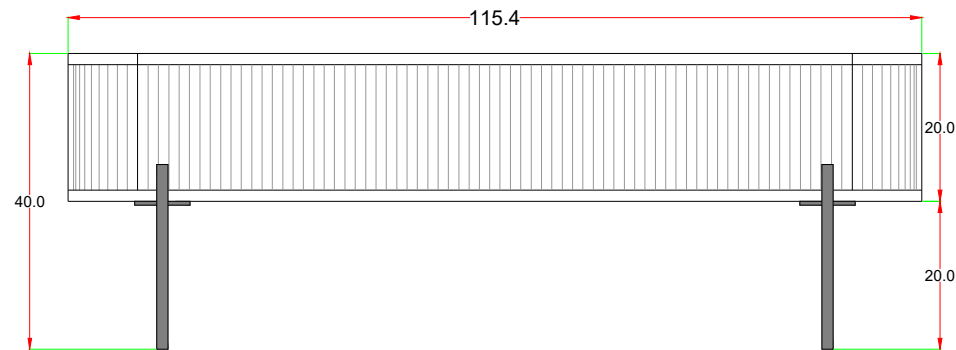

TOP

FRONT

SIDE

THAR ART EXPORTS	DATE - 18-05-2023
PART CODE - TAE-2722-B2	
NAME - COFFEE TABLE	
SIZE(CM) - 115.4 x 60.0 x 40.0	
MATERIAL - MANGO WOOD	
ITEM POSITION - K.D	