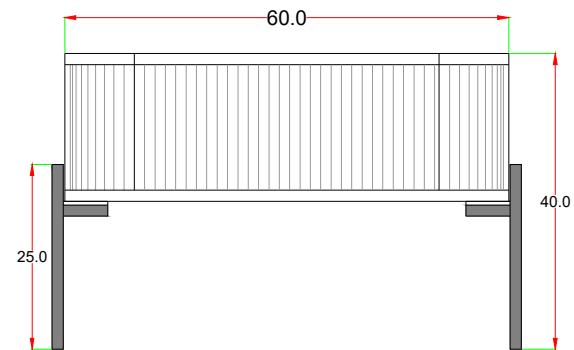

TOP

FRONT

SIDE

THAR ART EXPORTS	DATE - 18-05-2023
PART CODE - TAE-2722-B2	
NAME - COFFEE TABLE	
SIZE(CM) - 115.4 x 60.0 x 40.0	
MATERIAL - MANGO WOOD	
ITEM POSITION - K.D	