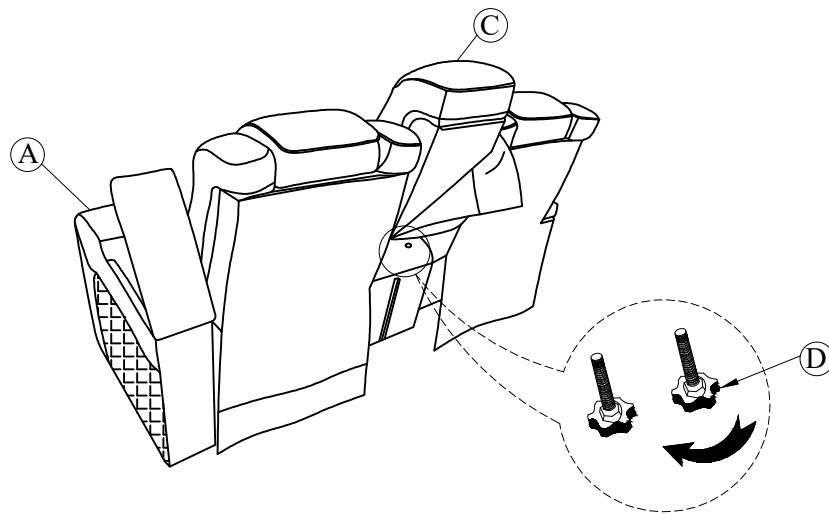

ASSEMBLY INSTRUCTIONS

INSTRUCTIONS DE MONTAGE

GROUP NAME: 2221-094

NOM DE GROUPE: 2221-094

DESCRIPTION: SOFA 2 SEATS W/CONSOLE (DUAL POWER)

DESCRIPTION : CANAPÉ 2 PLACES AVEC CONSOLE (DUAL POWER)

Step 2

Étape 2

Place the Console Backrest (C) to right location and then attach to the Seat (A).

Placez le dossier de la console (C) au bon endroit, puis fixez-le au siège (A).