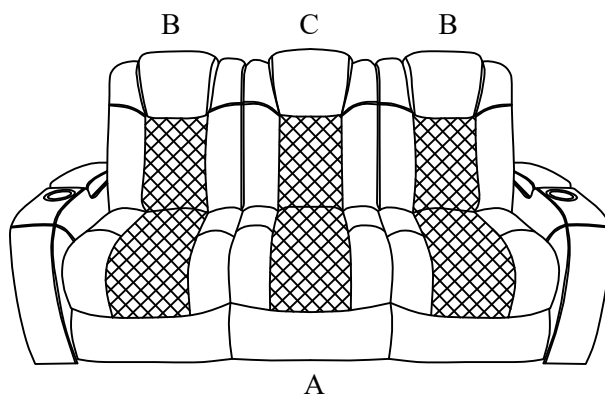

ASSEMBLY INSTRUCTIONS

INSTRUCTIONS DE MONTAGE

GROUP NAME: 2221-088

NOM DE GROUPE: 2221-088

DESCRIPTION: SOFA 3 SEATS W/DROPDOWN TABLE(DUAL POWER)

DESCRIPTION : CANAPÉ 3 PLACES AVEC TABLE ROULANTE (DOUBLE ALIMENTATION)

Read instructions carefully prior to assembly.

Thank you for purchasing this quality product. Check carefully for small parts which may have come loose during shipment. It is recommended to use two or more persons during the assembly process. Identify and count all parts as specified below.

Lisez attentivement les instructions avant l'assemblage.

Merci d'avoir acheté ce produit de qualité. Vérifiez soigneusement les petites pièces qui peuvent s'être détachées pendant l'expédition. Il est recommandé d'utiliser deux personnes ou plus pendant le processus d'assemblage. Identifiez et comptez toutes les pièces comme indiqué ci-dessous.

Parts List-Liste des pieces

NO NON	DESCRIPTION DESCRIPTION	SKETCH ESQUISSE	Q'TY Q'TÉ
A	Seat-Siège		1PC
B	Backrest-Dossier		2PCS
C	Middle Backrest Dossier central		1PC