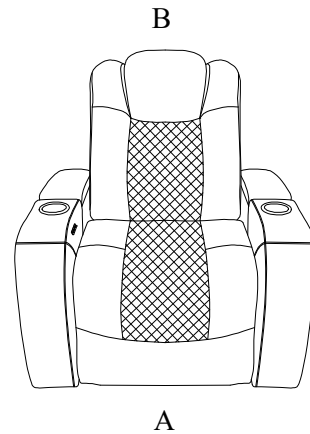

ASSEMBLY INSTRUCTIONS

INSTRUCTIONS DE MONTAGE

GROUP NAME: 2221-025

NOM DE GROUPE: 2221-025

DESCRIPTION: RECLINER (DUAL POWER)

DESCRIPTION : INCLINABLE (DOUBLE PUISSANCE)

Read instructions carefully prior to assembly.

Thank you for purchasing this quality product. Check carefully for small parts which may have come loose during shipment. It is recommended to use two or more persons during the assembly process. Identify and count all parts as specified below.

Lisez attentivement les instructions avant l'assemblage.

Merci d'avoir acheté ce produit de qualité. Vérifiez soigneusement les petites pièces qui peuvent s'être détachées pendant l'expédition. Il est recommandé d'utiliser deux personnes ou plus pendant le processus d'assemblage. Identifiez et comptez toutes les pièces comme indiqué ci-dessous.

Parts List-Liste des pieces

NO NON	DESCRIPTION DESCRIPTION	SKETCH ESQUISSE	Q'TY Q'TÉ
A	Seat-Siège		1PC
B	Backrest-Dossier		1PC