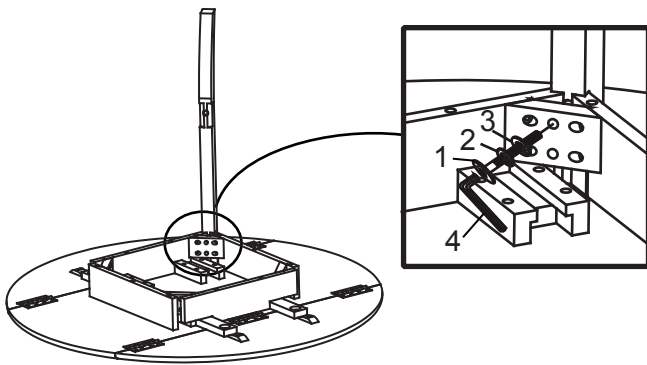

Assembly Instructions

MINDY VNR TOP DROP LEAF LEG TABLE

NO	Parts List		Q'TY
A		Table Top	1 Pce
B		Legs	4 Pcs
C		Fixed Shelf	1 Pce

NO	Hardware List		Q'TY
1		JCBC Bolt	12 pcs
2		Lock Washer	12 pcs
3		Flat Washer	12 pcs
4		Allen Key	1 pce

STEP 1