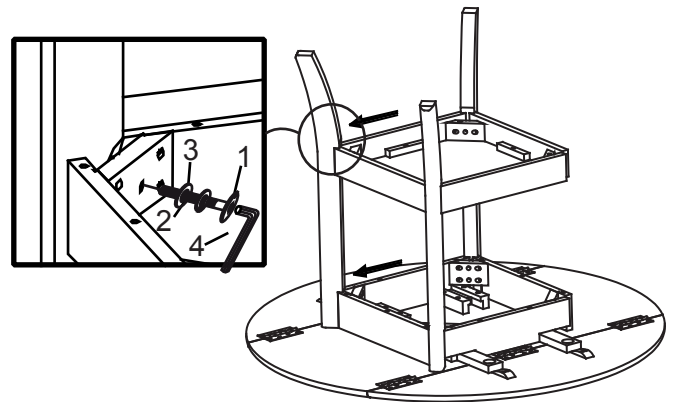

Assembly Instructions

MINDY VNR TOP DROP LEAF LEG TABLE

NO	Parts List		Q'TY
A		Table Top	1 Pce
B		Legs	4 Pcs
C		Fixed Shelf	1 Pce

NO	Hardware List		Q'TY
1		JCBC Bolt	12 pcs
2		Lock Washer	12 pcs
3		Flat Washer	12 pcs
4		Allen Key	1 pce

STEP 1

STEP 2

STEP 3

STEP 4

STEP 5