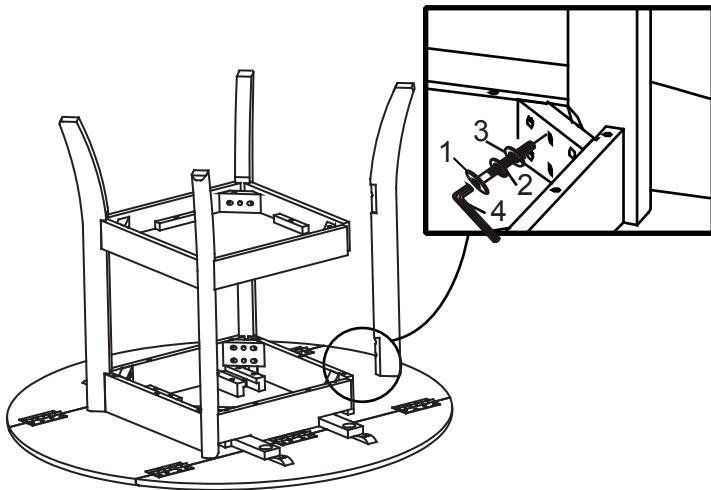

STEP 3

STEP 4