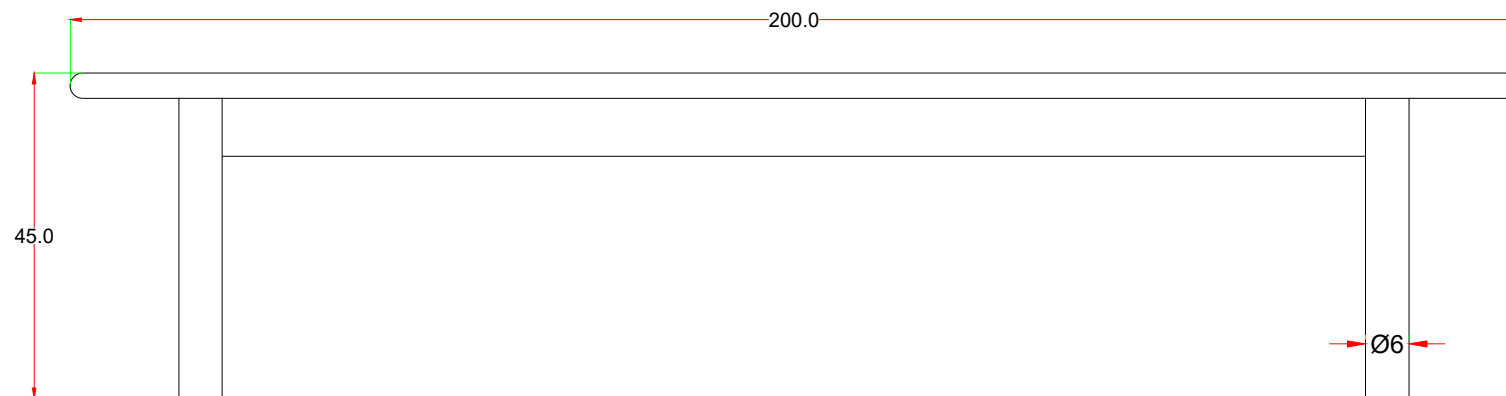

TOP

FRONT

SIDE

THAR ART EXPORTS	DATE - 16-05-2023
PART CODE - TAE-5406	
NAME - BENCH	
SIZE(CM) - 200.0 x 40.0 x 45.0	
MATERIAL - ACACIA WOOD	
ITEM POSITION - KD	