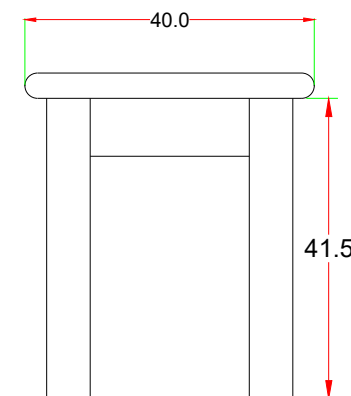

TOP

FRONT

SIDE

THAR ART EXPORTS	DATE - 16-05-2023
PART CODE - TAE-5406	
NAME - BENCH	
SIZE(CM) - 200.0 x 40.0 x 45.0	
MATERIAL - ACACIA WOOD	
ITEM POSITION - KD	