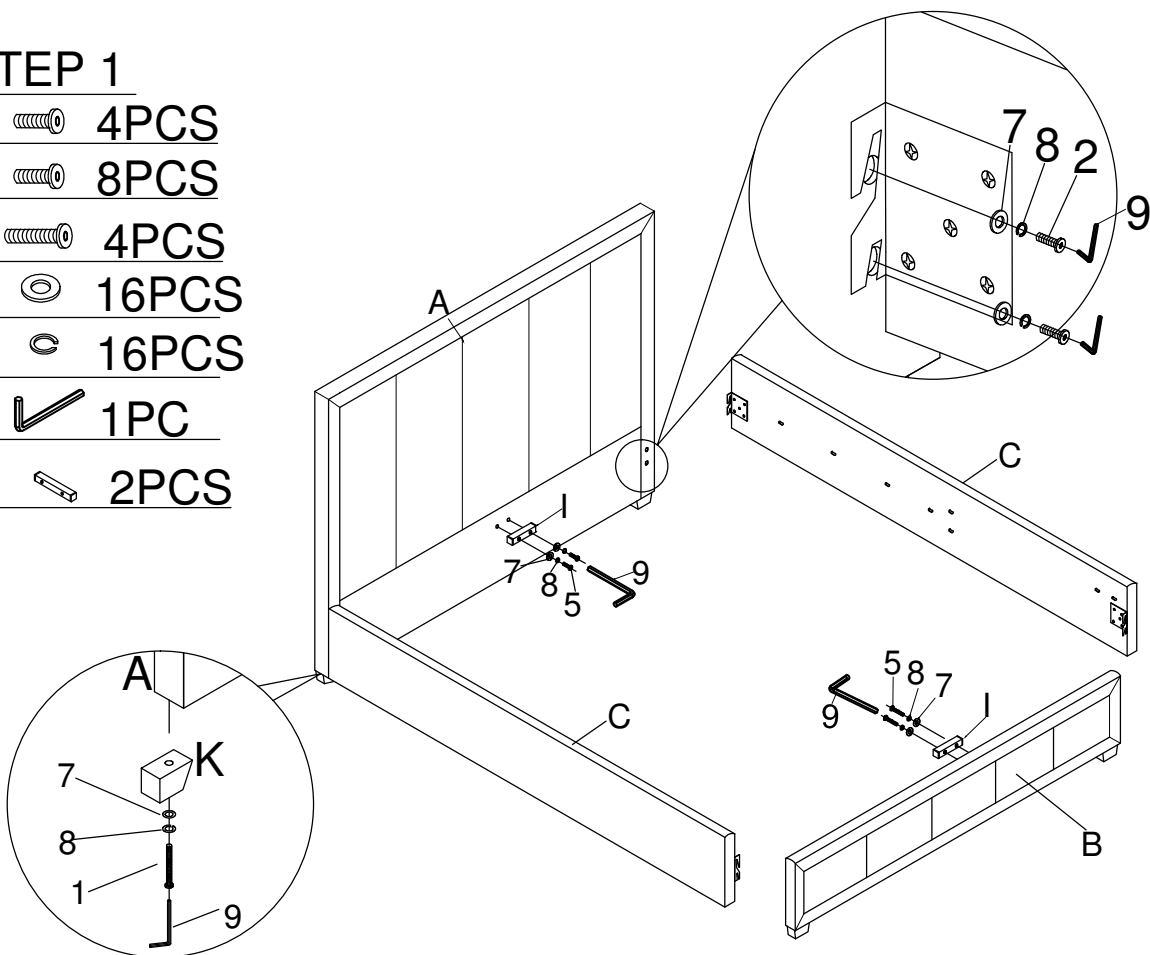

ASSEMBLY DIAGRAM

Parts List

A:HEADBOARD 1PC 	B:FOOTBOARD 1PC 	C:SIDE RAIL 2PCS LEFT AND RIGHT 	D:BEDSTEAD KD 1SETS 
E:SLAT 26PCS 	F:CORNER BRACKET 2PCS 	G 1PC 	H:ANGLE IRON 2PCS 
I:SUPPORT BTOCK 2PCS 	J : CROSS BAR 1PC 	K : LEG 4PCS 	L : SIDEBAR 2PCS 
M:HINGES LEFT AND RIGHT 2PCS 	N : NON-MOVEN BED BASE 1PC 		

Hardware List

1:BOLT 18PCS  M8X45mm	2:BOLT 8PCS  M8X30mm	3:BOLT 8PCS  M6X40mm	4:BOLT 12PCS  M6X20mm	5:BOLT 4PCS  M8X55mm	6:NUT 14PCS 
7:FLAT WASHER 30PCS  M8	8:SPRING WASHER 30PCS  M8	9:ALLEN KEY 1PC  M8	10:SPANNER 1PC 	11:SLAT CAP 26PCS 	12:DOUBLE PLASTIC CAP 13PCS 
13:ALLEN KEY 1PC  M6	14:ALLEN KEY 1PC  M6	15:FLAT WASHER 20PCS  M6	16:SPRING WASHER 20PCS  M6	17:SPONGE PAD 5PCS 	

STEP 1

1  4PCS

2  8PCS

5  4PCS

7  16PCS

8  16PCS

9  1PC

I  2PCS

STEP 2

3  8PCS

4  12PCS

15  20PCS

16  20PCS

F  2PCS

14  1PC

STEP 3