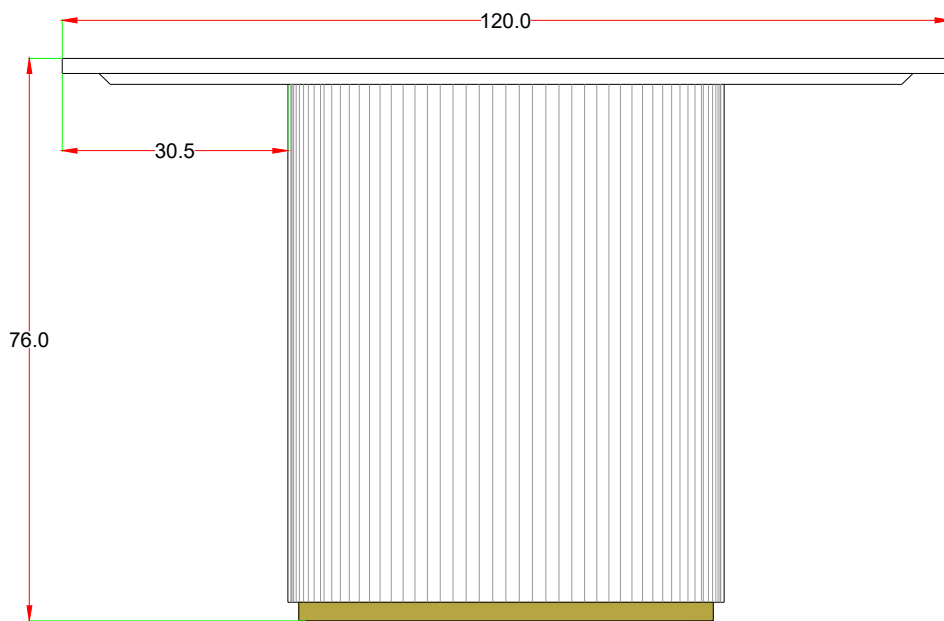

TOP

FRONT

**THAR** ART EXPORTS | DATE - 16-05-2023

PART CODE - TAE-5206

NAME - GLASGOW ROUND DINING TABLE

SIZE(CM) - 120.0 x 120.0 x 76.0

MATERIAL - MANGO WOOD & MARBLE

ITEM POSITION - KD