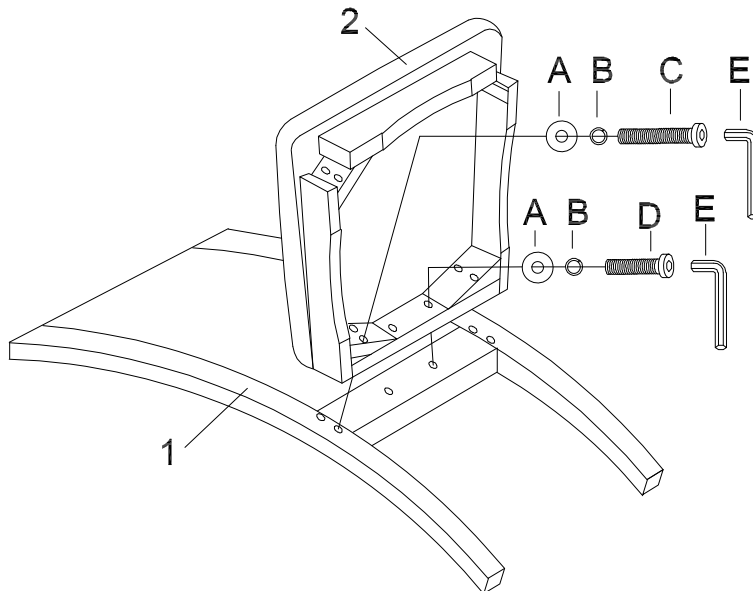

BRASSEX INC.
THE FURNITURE PEOPLE
SINCE 1986

ASSEMBLY INSTRUCTION

INSTRUCTIONS D'ASSEMBLAGE

183SC/7154SC

HARDWARE LIST IDENTIFICATION DU LIT

A		Ø5/16"*22	10pcs
B		Ø5/16"	10pcs
C		Ø5/16"*3-1/4"	4pcs
D		Ø5/16"*2-1/4"	6pcs
E		5mm	1pc

PARTS

1		Chair Back/Dossier	1pc
2		Seat/Siège	1pc
3		Right Front Leg Droite Pied avant	1pc
4		Left Front Leg gauche Pied avant	1pc

Step 1 étape 1

Step 2 étape 2

COMPLETE
COMPLÈMENT

PAGE 1 OF 1

Do not tighten screws until completely assembled