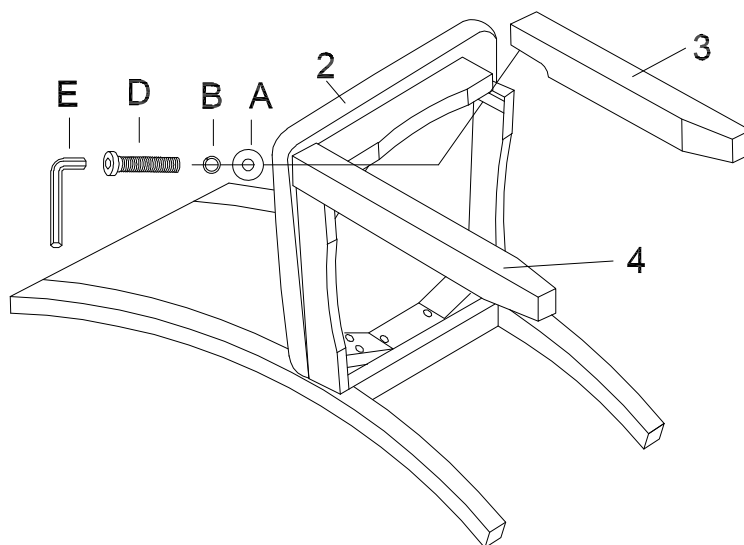

BRASSEX INC.
THE FURNITURE PEOPLE
SINCE 1986

ASSEMBLY INSTRUCTION

INSTRUCTIONS D'ASSEMBLAGE

183SC/7154SC

HARDWARE LIST IDENTIFICATION DU LIT

A		Ø5/16"*22	10pcs
B		Ø5/16"	10pcs
C		Ø5/16"*3-1/4"	4pcs
D		Ø5/16"*2-1/4"	6pcs
E		5mm	1pc

PARTS

1		Chair Back/Dossier	1pc
2		Seat/Siège	1pc
3		Right Front Leg Droite Pied avant	1pc
4		Left Front Leg gauche Pied avant	1pc

Step 1 étape 1

Step 2 étape 2

COMPLETE
COMPLÈMENT

PAGE 1 OF 1

Do not tighten screws until completely assembled