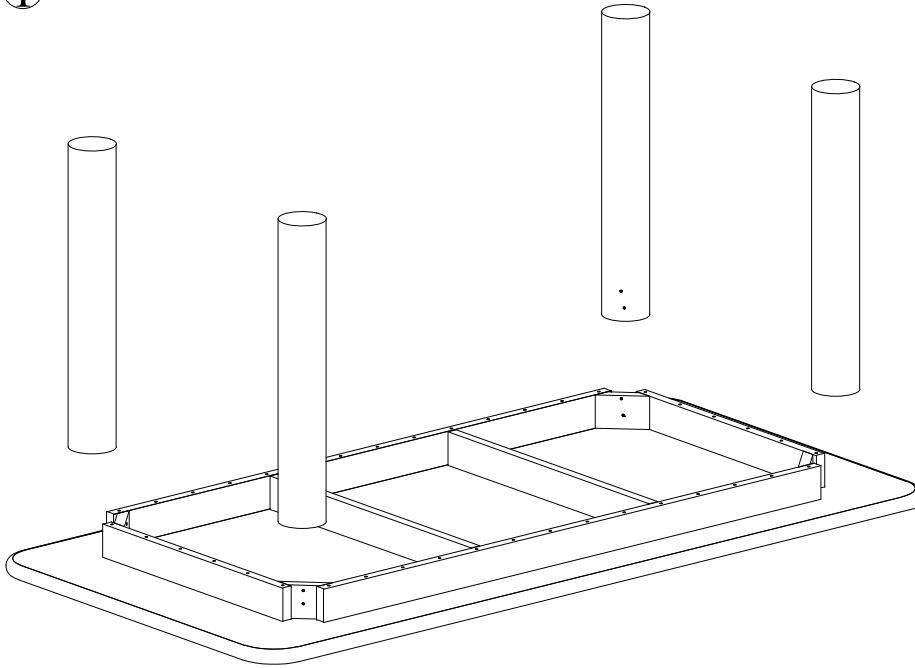

ASSEMBLY INSTRUCTIONS

INSTRUCTIONS DE MONTAGE

Kit Contents:- Contenu du kit :-

1. Allen Bolt - 8 pcs.

1. Boulon Allen - 8 pièces.

Ø6x16mm

2. Washer - 8 pcs.

2. Rondelle - 8 pièces.

Ø8mm

3. Allen key - 1 pc.

3. Clé Allen - 1 pièces.

①

②

- PLEASE DO NOT DISCARD ANY PACKAGING UNTIL YOU HAVE CHECKED ALL PARTS AND HARDWARE PACKS.
- BEFORE STARTING TO ASSEMBLE YOUR NEW FURNITURE, PLEASE CHECK THAT ALL PARTS HAVE BEEN SUPPLIED.
- FOLLOW THE INSTRUCTIONS CAREFULLY AS AVOIDING ANYTHING MAY VOID YOUR WARRANTY AND PRESENT A POSSIBLE SAFETY RISK.
- IT IS RECOMMENDED TO MOUNT ON A SOFT SURFACE SUCH AS A CARPET TO AVOID ANY DAMAGE.
- PERIODICALLY CHECK AND TIGHTEN ALL FASTENERS. WIPE ALL SURFACES WEEKLY WITH A CLEAN CLOTH. DO NOT CLEAN ANY SURFACE WITH ABRASIVES OR HARSH CHEMICALS