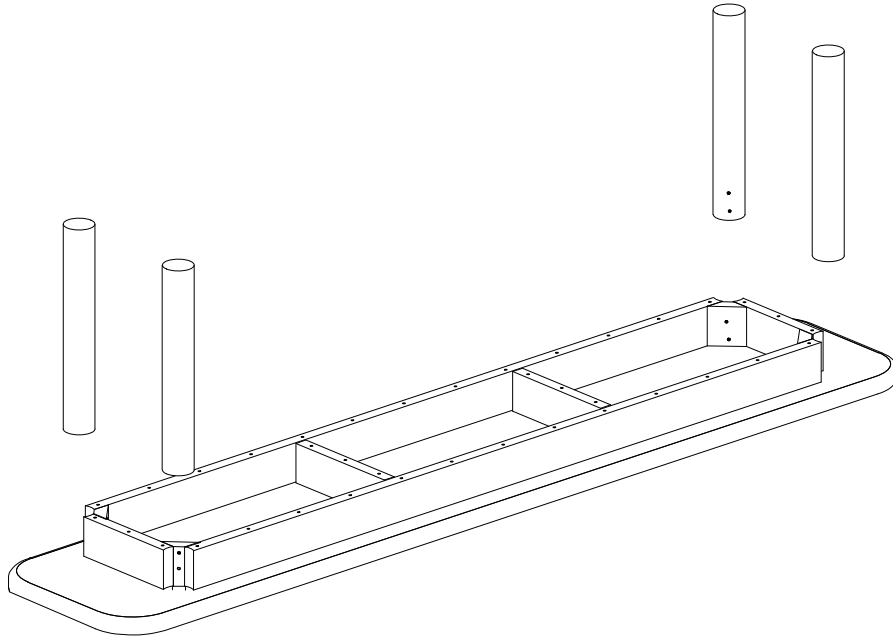

ASSEMBLY INSTRUCTIONS

INSTRUCTIONS DE MONTAGE

Kit Contents:- Contenu du kit :-

1. Allen Bolt - 8 pcs.

2. Washer - 8 pcs.

3. Allen key - 1 pc.

1. Boulon Allen - 8 pièces.

2. Rondelle - 8 pièces.

3. Clé Allen - 1 pièces.

Ø6x16mm

Ø8mm

①

②

- PLEASE DO NOT DISCARD ANY PACKAGING UNTIL YOU HAVE CHECKED ALL PARTS AND HARDWARE PACKS.
- BEFORE STARTING TO ASSEMBLE YOUR NEW FURNITURE, PLEASE CHECK THAT ALL PARTS HAVE BEEN SUPPLIED.
- FOLLOW THE INSTRUCTIONS CAREFULLY AS AVOIDING ANYTHING MAY VOID YOUR WARRANTY AND PRESENT A POSSIBLE SAFETY RISK.
- IT IS RECOMMENDED TO MOUNT ON A SOFT SURFACE SUCH AS A CARPET TO AVOID ANY DAMAGE.
- PERIODICALLY CHECK AND TIGHTEN ALL FASTENERS. WIPE ALL SURFACES WEEKLY WITH A CLEAN CLOTH. DO NOT CLEAN ANY SURFACE WITH ABRASIVES OR HARSH CHEMICALS