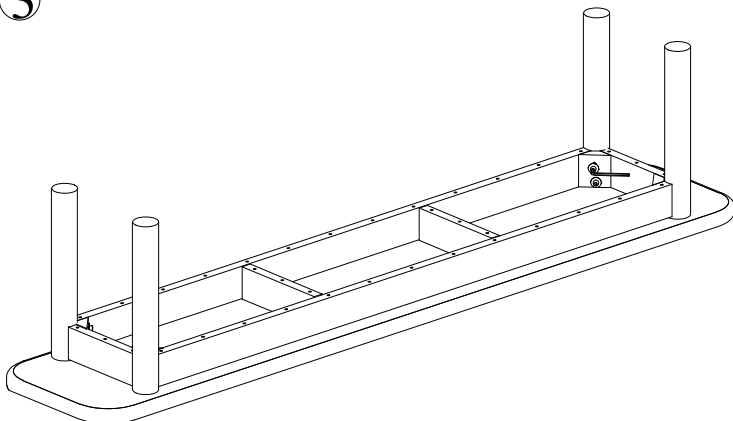

- PLEASE DO NOT DISCARD ANY PACKAGING UNTIL YOU HAVE CHECKED ALL PARTS AND HARDWARE PACKS.
- BEFORE STARTING TO ASSEMBLE YOUR NEW FURNITURE, PLEASE CHECK THAT ALL PARTS HAVE BEEN SUPPLIED.
- FOLLOW THE INSTRUCTIONS CAREFULLY AS AVOIDING ANYTHING MAY VOID YOUR WARRANTY AND PRESENT A POSSIBLE SAFETY RISK.
- IT IS RECOMMENDED TO MOUNT ON A SOFT SURFACE SUCH AS A CARPET TO AVOID ANY DAMAGE.
- PERIODICALLY CHECK AND TIGHTEN ALL FASTENERS. WIPE ALL SURFACES WEEKLY WITH A CLEAN CLOTH. DO NOT CLEAN ANY SURFACE WITH ABRASIVES OR HARSH CHEMICALS

- VEUILLEZ NE JETER AUCUN EMBALLAGE AVANT D'AVOIR VÉRIFIÉ TOUTES LES PIÈCES ET LES PACKS DE MATÉRIEL. - AVANT DE COMMENCER À ASSEMBLER VOTRE NOUVEAU MEUBLE, VEUILLEZ VÉRIFIER QUE TOUTES LES PIÈCES ONT ÉTÉ FOURNIES.
- SUIVEZ ATTENTIVEMENT LES INSTRUCTIONS, CAR TOUT ÉVITER PEUT ANNULER VOTRE GARANTIE ET PRÉSENTER UN RISQUE POSSIBLE POUR LA SÉCURITÉ.
- IL EST RECOMMANDÉ DE FAIRE LE MONTAGE SUR UNE SURFACE DOUCE COMME UN TAPIS POUR ÉVITER TOUT DOMMAGE.
- VÉRIFIER ET SERRER PÉRIODIQUEMENT TOUTES LES ATTACHES. ESSUYEZ TOUTES LES SURFACES CHAQUE SEMAINE AVEC UN CHIFFON PROPRE. NE NETTOYEZ AUCUNE SURFACE AVEC DES ABRASIFS OU DES PRODUITS CHIMIQUES DURS

③