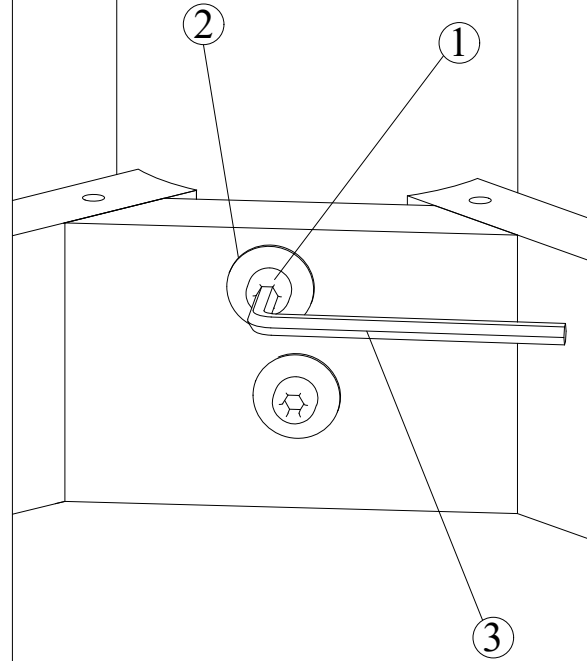

3. Clé Allen - 1 pièces.

Ø6x16mm

Ø8mm

①

②

- PLEASE DO NOT DISCARD ANY PACKAGING UNTIL YOU HAVE CHECKED ALL PARTS AND HARDWARE PACKS.
- BEFORE STARTING TO ASSEMBLE YOUR NEW FURNITURE, PLEASE CHECK THAT ALL PARTS HAVE BEEN SUPPLIED.
- FOLLOW THE INSTRUCTIONS CAREFULLY AS AVOIDING ANYTHING MAY VOID YOUR WARRANTY AND PRESENT A POSSIBLE SAFETY RISK.
- IT IS RECOMMENDED TO MOUNT ON A SOFT SURFACE SUCH AS A CARPET TO AVOID ANY DAMAGE.
- PERIODICALLY CHECK AND TIGHTEN ALL FASTENERS. WIPE ALL SURFACES WEEKLY WITH A CLEAN CLOTH. DO NOT CLEAN ANY SURFACE WITH ABRASIVES OR HARSH CHEMICALS